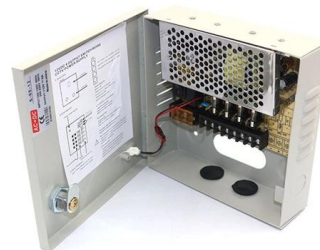

Power Distribution Boxes

They adopt high-flame-retardant insulating materials and precision conductive components, and integrate functions such as intelligent overload protection, leakage protection, and remote monitoring