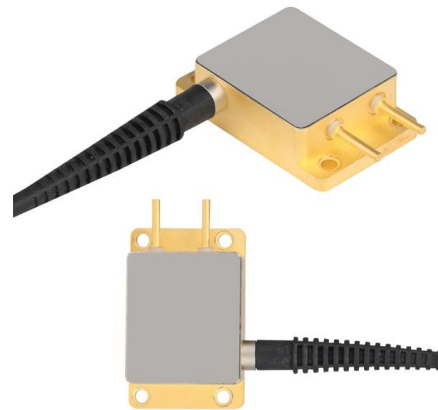

Temporary Distribution Box on Construction Site 220V

Temporary Distribution Box on Construction Site 220V Outdoor Waterproof Industrial Socket Box Plastic Portable Power Supply Box, Find Details and Price about