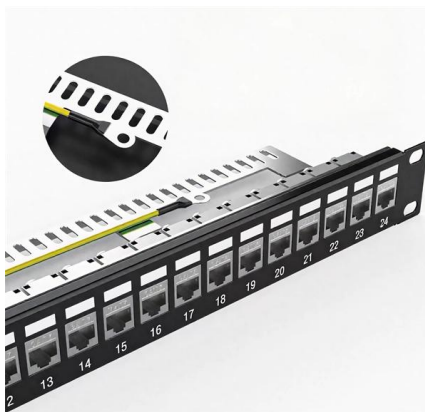

8 core fiber optic splice box

An 8-core fiber optic splice closure is specifically designed to protect, organize, and manage spliced fiber optic cables. These enclosures serve as secure housing units where individual optical fibers are