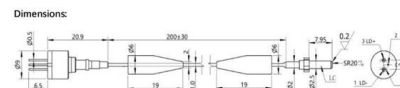

MICRO DATA CENTER SOLUTIONS

Consider a micro data center solution as one component of your overall data center strategy, which may include enterprise and multi-tenant data center solutions depending on your needs.