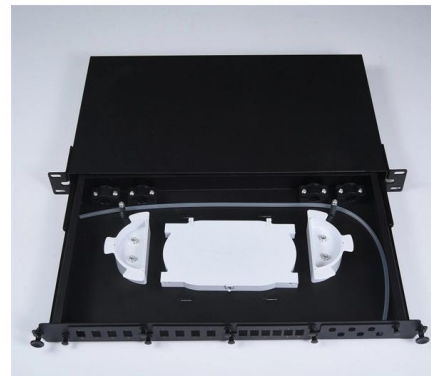

Remote Management of Data Center Cabinets

Introduction With the shift of enterprise-owned Information and Communications Technology (ICT) equipment into multitenant data center (MTDC)/colocation sites and the anticipated growth of

Data Center Rack Power Distribution Guide

The document discusses power distribution strategies for data center racks, emphasizing the importance of selecting the right voltage, circuits, and power

How To Choose the Right Power Distribution Unit for

Today, among the many important decisions when it comes to data center efficiency, is which rack mount power distribution unit (PDU) to use. Simply put, rack PDUs