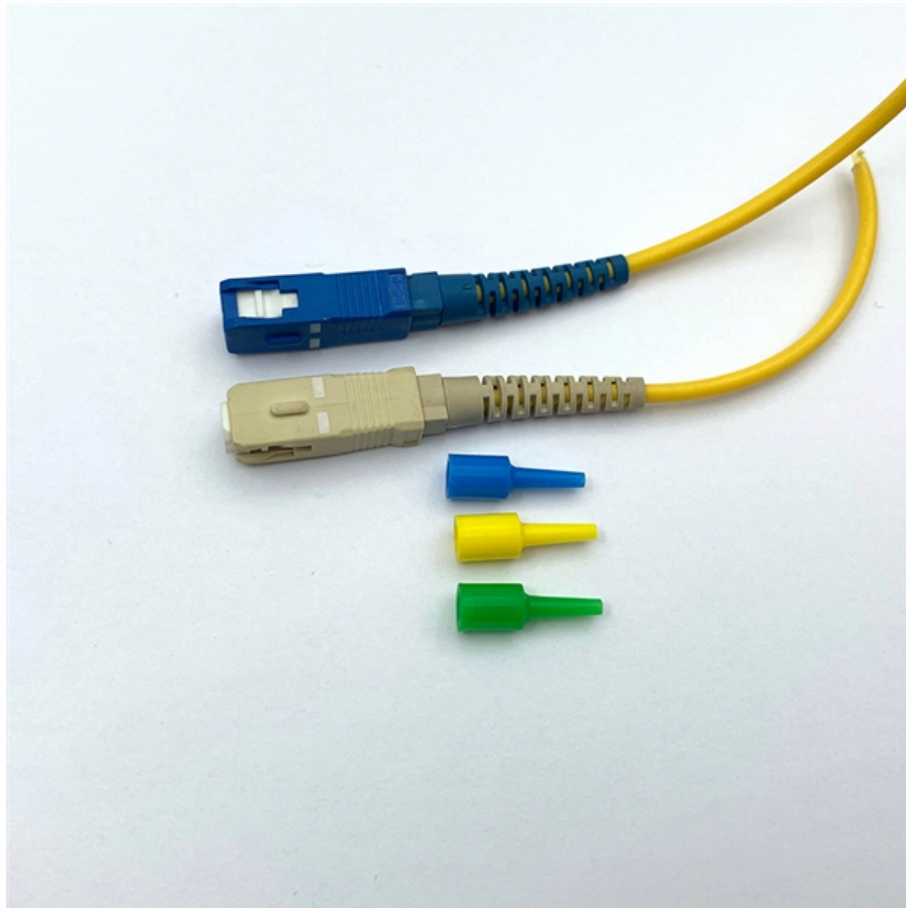

Adam Tas Corridor Energy

How to connect a 4-core optical cable to a fiber distribution box

How to connect a 4-core optical cable to a fiber distribution box

ITPro Today, Network Computing, IoT World Today combine

ITPro Today, Network Computing and IoT World Today have combined with TechTarget . The page you are looking for may no longer exist.

How to Connect a 4-Core Fiber Drop Cable to Communicate Between

Connecting a 4-core fiber drop cable to link two different networks requires proper planning, the right tools, and precise termination techniques. This guide will help you understand the