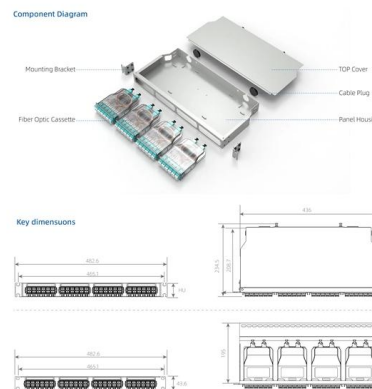

HAILE 8 Optical Fiber Termination Box P1-8-FC - 8-Core FC Connector

Buy the HAILE 8 Optical Fiber Termination Box P1-8-FC for secure, efficient fiber optic cable management. Features 8 FC ports, pigtail splice capability, and durable design. Ideal for telecom,