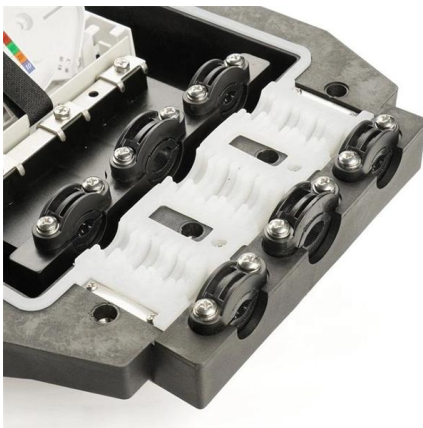

How to Install a Fibre Optic Cable into a Patch Panel (Fibre Optic

Install a Fiber Optic Cable into a Patch Panel A fibre optic patch panel is the interface panel or ports that bring together multiple fibre optic cables and the optical equipment.

190X95X25mm