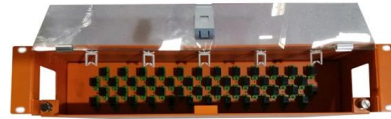

Fiber Optic Patch Cords Guide , Types, Connectors

This guide will help you quickly understand the main types of fiber patch cords and how to choose the right solution for your project - and how ZION

How to Install Fibre Patch Cords for Reliable Home

Install fibre patch cords for reliable home networking with step-by-step tips on choosing, connecting, and maintaining your fibre patch cord.

Search

Panduit Bi-Metallic Lugs provide a reliable, cost-effective solution for connecting aluminum cables to copper busbars--without compromising safety or performance.