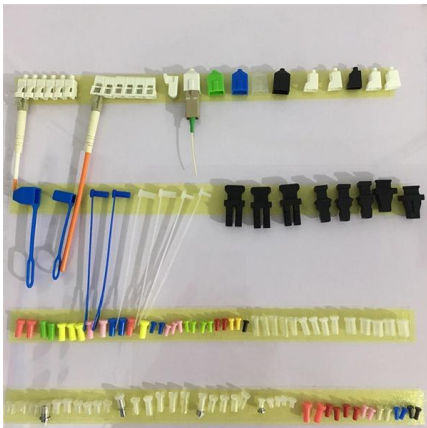

Offizieller BlueOptics SFP Hersteller

Kaufen Sie BlueOptics SFP, SFP+, QSFP und QSFP28 Transceiver, DAC und AOC Kabel direkt ab Lager. Versand heute.