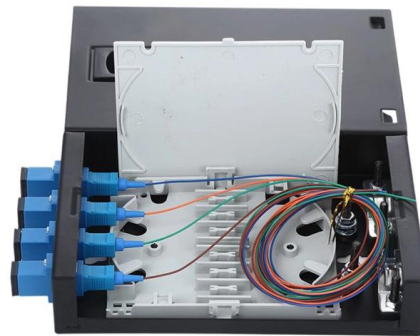

Mastering Cable Tray Installation , Step-by-Step Guide for a Seamless

Mastering cable tray installation is crucial for creating a safe, organised, and efficient cable management system. By following this step-by-step guide, you can ensure a seamless setup that

Contact Us

For datasheets, pricing, or custom telecom energy solutions, please visit:
<https://www.koskolong.co.za>