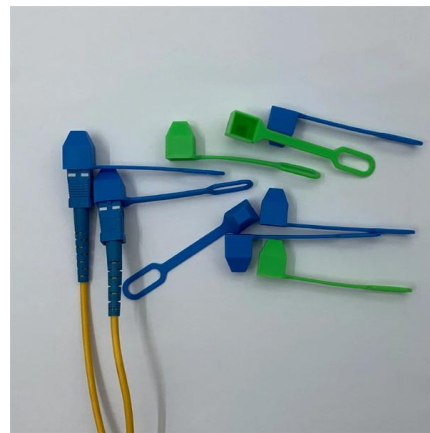

Installing fiber optic junction boxes correctly

Learn how to professionally install a fiber optic junction box - a simple step-by-step guide.

Understanding Fiber Optic Junction Boxes: A Comprehensive

A fiber optic junction box, also known as a fiber optic distribution box or termination box, is a protective enclosure that

Integrated wiring fiber optic distribution box installation tutorial

The optical fiber distribution box allows people to easily access the optical fibers in the box, and can well protect the optical fibers. In addition, the drawer structure also facilitates high