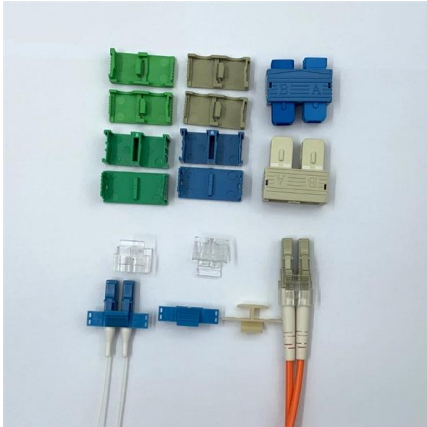

## Overview

---

OPGW cable joint box installation involves several key stages: selecting the appropriate location, preparing both the cable and the joint box, splicing fibers, and sealing the joint box properly. Follow our simple guide to correctly install your fiber optic junction box and enjoy the benefits of a high-speed connection. Note on AI-generated content: The content of this blog is created with the help of advanced artificial intelligence. Aerial 12 24 Core PP ABS Material junction box fiber optic splice closure is one of the most important equipment for user access points and junction box. In addition, the drawer structure also facilitates high-density wiring and good cable management.

### How to Install 24 Core Fiber Junction Box Fiber Splice

The fiber closure box main purpose is to connect outdoor distribution cable to indoor cable. The video shows the 24 core fiber splicer closure and its