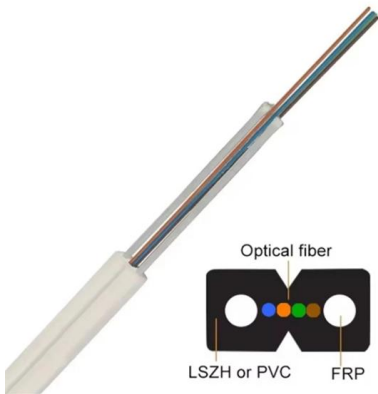

An optical fiber connector is a device used to link optical fibers, facilitating the efficient transmission of light signals. An optical fiber connector enables quicker

How to Use Fiber Optic Adapters?

Yingda outlines the tools and materials needed to install fiber optic patch cords, as well as a complete step-by-step installation guide and important

Fiber Optic Patch Cord Installation & Maintenance Guide

Learn expert-recommended methods for installing and maintaining fiber patch cords to ensure optimal performance, compliance, and long-term reliability.

12 core MTP Fiber Optic Patch Cord with 3.0mm Round Fiber Cable

MPO patch cables are used to make the interconnections between the MPO cassettes or connections to active equipment with MPO/MTP interface. In cases where an MPO patch cord is connected

ODVA Fiber Optic Connectors (DLC, SC, MPO) - Rugged Waterproof