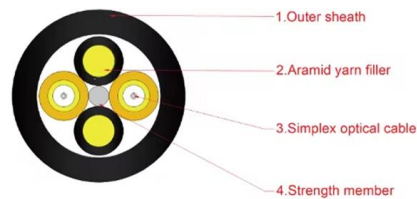

12 core MTP Fiber Optic Patch Cord with 3.0mm Round Fiber Cable

MPO patch cables are used to make the interconnections between the MPO cassettes or connections to active equipment with MPO/MTP interface. In cases where an MPO patch cord is connected