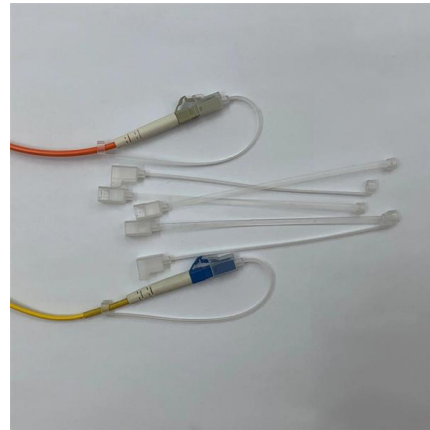

### Optical Fiber Drop Cable Explained: Type, Application & FTTH

Discover optical fiber drop cables for FTTH networks: types (indoor/outdoor, figure-8, duct), applications in homes/enterprises, and key features like LSZH sheaths & FRP reinforcement.

## **FTTH 4 Core G657A1 G657A2 Gjyxch Flat Fiber Optic Drop Cable**

FTTH Outdoor 4 Core G657A1 G657A2 Gjyxch Self-Supported Drop Fiber Flat Cable  
Description: Fiber optic Drop cables for telecommunication (Bow-type), suitable for optical fiber to the user (FTTH)