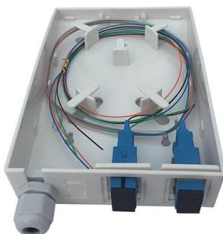

Cable Pathways: A Data Center Design Guide and Best

An underfloor cable tray is a product used primarily in data centers. The concept is the same as the overhead support apparatus. However, when using

A Guide to Installing and Supporting Electrical Cable Trays

A professional guide to installing electrical cable tray systems per NEC Article 392. Covers

support, securing cables, and fill calculations.

How to Prevent Loose Cables on the Floor , 9 Best

Cable trays and baskets are also available in a wide variety of sizes and shapes, allowing you to customize the look of your space. By following these

A Guide to Installing and Supporting Electrical Cable Trays

This guide covers the critical steps, from selecting the right electrical cable tray and performing accurate cable fill calculations to managing a safe cable pull through