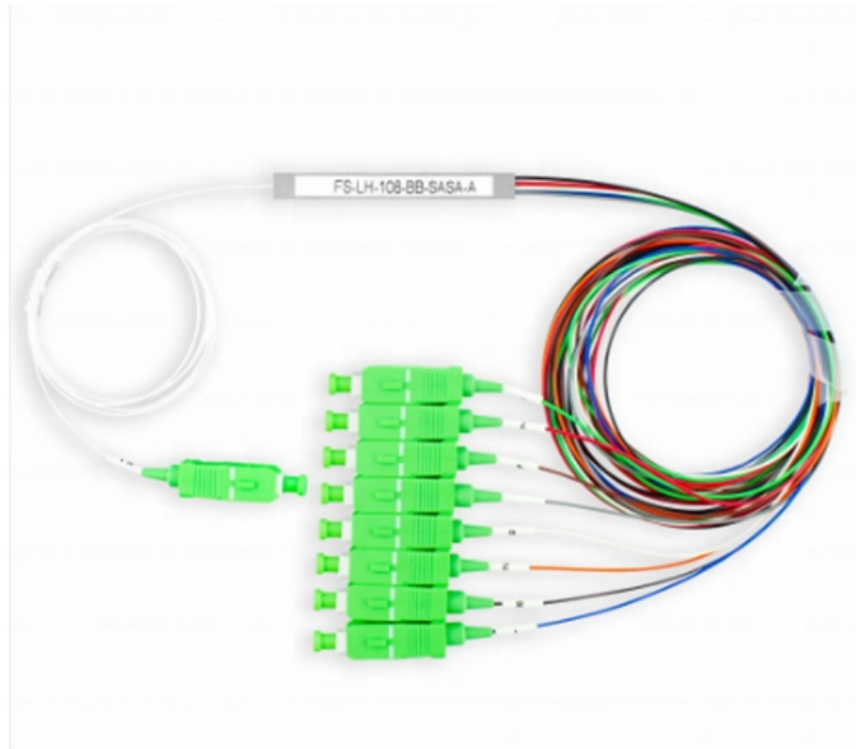

Adam Tas Corridor Energy

How to fix a cable tray gantry bracket

How to fix a cable tray gantry bracket

Cable Tray Installation and Maintenance Considerations

Learn about effective Cable Tray Installation and Maintenance. Get practical tips for planning, fitting, and looking after your cable trays.

The document outlines steps for laying cables, including installing supports, fixing the tray, laying cables with proper spacing, and tying them with cable ties.

Guide to cable support systems

The mesh cable trays are suitable for the installation of power cables and cables in various areas of application. The grid spacings mean that

cables can be inserted and run out in various directions.

OM3 Fiber Patch Cable Family

Guide to cable support systems

Universal systems for cable support structures are used for small loads. The systems are suspended from the ceiling with threaded rods, stand-off brackets allow raised floor mounting of cable trays,