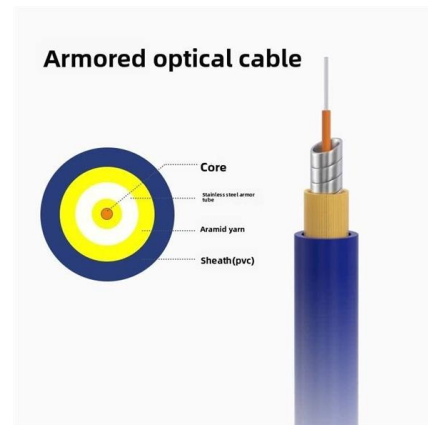

Common Cable Tray Failures and How to Resolve Them

This guide discusses common cable tray problems, from loosening and corrosion to grounding issues and installation errors, along with strategies for