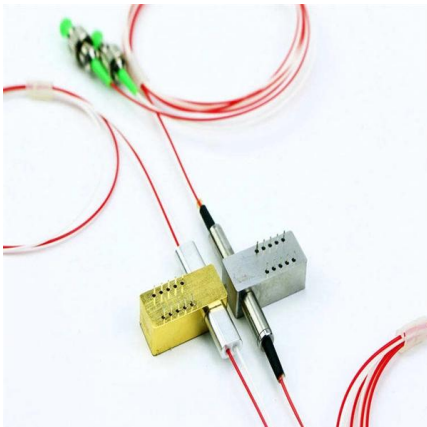

How to fix cable ladder, cable tray, wire mesh tray and lighting

Ceiling brackets TFP2 are used for mounting GT-8 and GT-10 threaded rods to ceiling profiles and corrugated sheets.