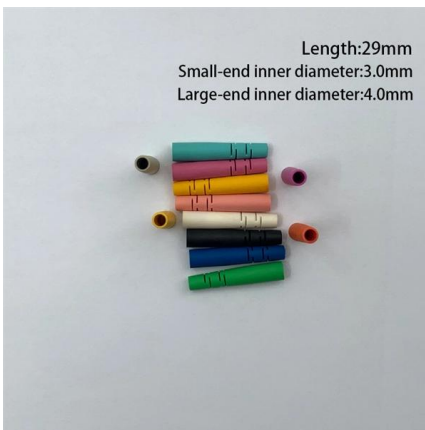

stage to prevent the box from being damaged by the heavy pressure of the wall brick load and the