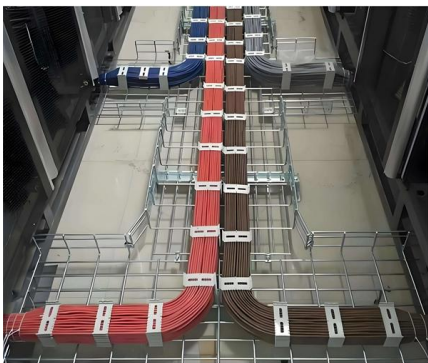

efficiently with Meteor Electrical's expert guide.
Enhance safety, durability, and compliance.