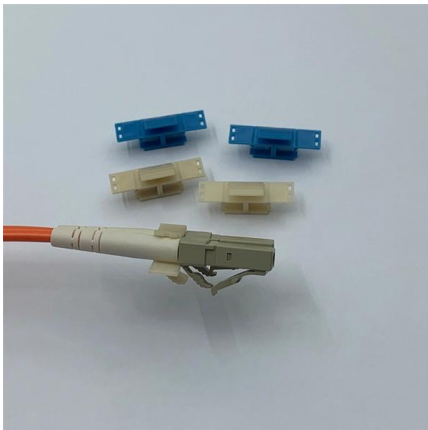

### Cable Tray Installation and Cable Handling Method

Efficient cable tray installation and proper cable handling are critical for ensuring the reliability and safety of electrical systems. Adherence to these guidelines is

### The Complete Guide to Cable Trays , Snake Tray

Learn about the benefits and applications of cable trays, and the specific advantages of using Snake Tray products.

### Ladder Type Cable Tray Tee , Pratik Cabletray System

A ladder type cable tray tee is a fitting used to create a branch in a cable tray system, allowing cables to be routed in three directions. Its "T" shape provides a secure

## Cable Tray Installation Procedure Guide

The document outlines the procedure for installing cable trays, including essential tools, equipment, and safety measures. It emphasizes the importance of thorough