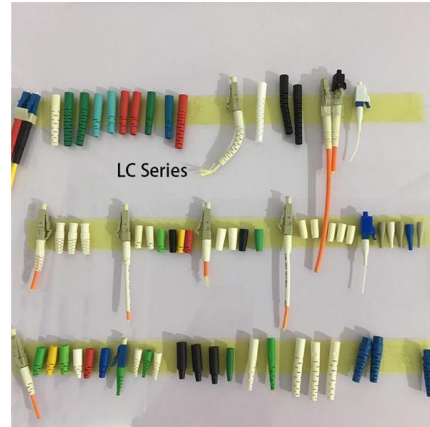

cable tray system

A cable tray system is an assembly of metallic cable tray sections and accessories, that forms a rigid structural system to support cables.