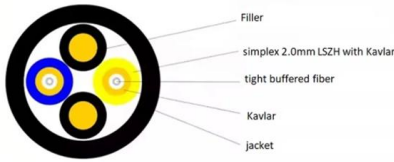

In the fig below for single phase electric home supply installation and wiring of a distribution board, you may see the the single phase electric supply (230V AC

How to wire a DB - Distribution Board Wiring -

Through the MCB phase lines are distributed to electrical wiring for lighting, fixed devices, and power distribution points. This type of arrangement is

How to Wire a Breaker Box for a House

Understand the comprehensive process of installing a residential breaker box, ensuring safe power distribution and code compliance.