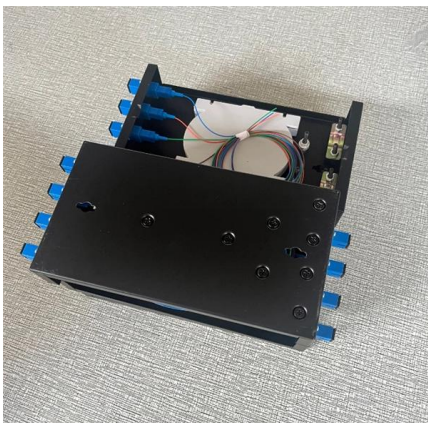

Smart PDUs: Efficient, Automated, Customizable.

A smart PDU, also known as an intelligent PDU, goes beyond distributing power to IT equipment in a data center. This device can monitor, manage and control the