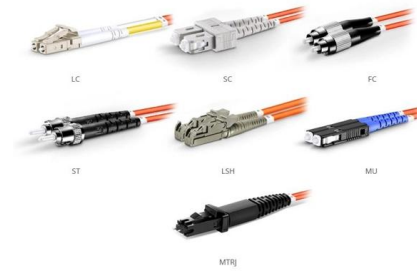

Master Remote Control PDU for Rebooting Connected

Remote Monitoring and Control: Intelligent PDUs provide real-time data on power usage, enabling you to monitor energy consumption and identify potential issues

OM1 Fiber Patch Cable Family