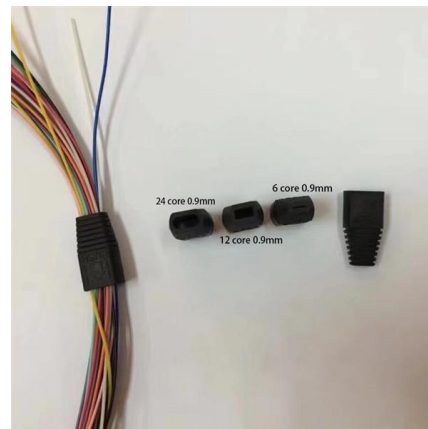

Cable Tray Installation and Maintenance Considerations

Learn about effective Cable Tray Installation and Maintenance. Get practical tips for planning, fitting, and looking after your cable trays.