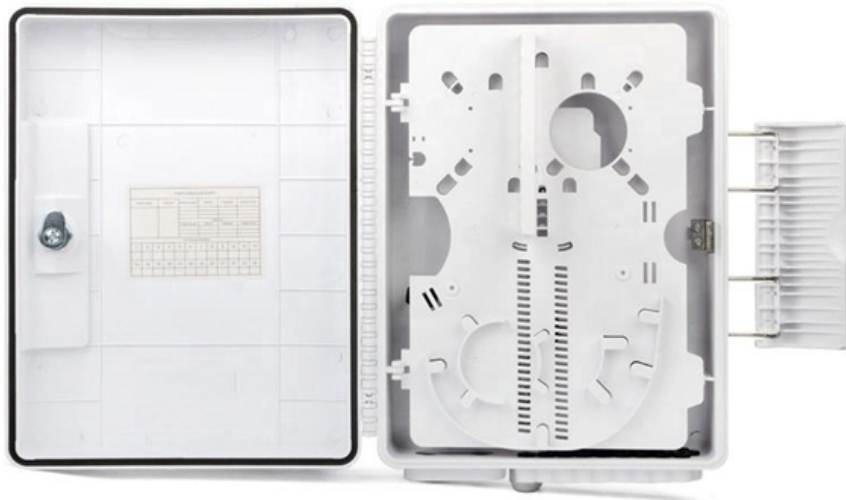

Adam Tas Corridor Energy

How to route cable trays overhead