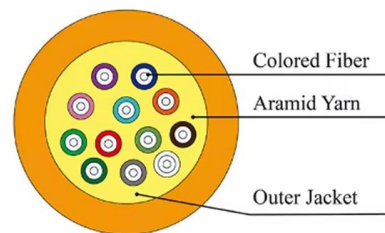

Junction Box Wiring: Understanding the Basics for Electrical Projects

Learn the fundamentals of junction box wiring for your home electrical projects. This guide covers essential basics, safe connection techniques, and everything you need to understand