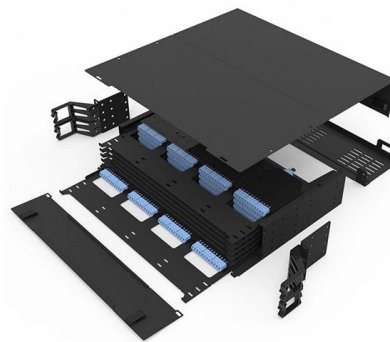

Huawei S220-24P4X (98012376),24 port gigabit PoE+ switch (400w)

The Huawei S220-24P4X is a Layer 3 access switch designed for campus network access and aggregation. It features 24 x 10/100/1000BASE-T ports, which support Power over Ethernet (PoE+)