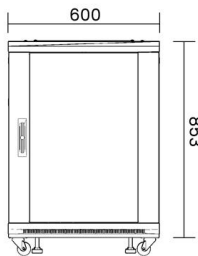

CloudEngine 16800 Series Switches , Huawei Enterprise

CloudEngine 16800 data center switches are built for the intelligent era, offering large capacity and intelligent O& M, powered by an intelligent engine.