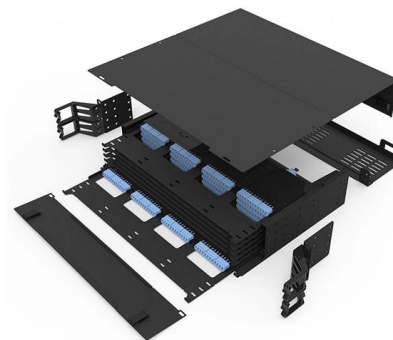

S6700 Series Switches Product Description (V200)

The S6700 can function as a core switch on a campus network. The S6700 has industry-leading performance and provides line-speed 10GE access ports and line-speed 40GE even 100GE uplink