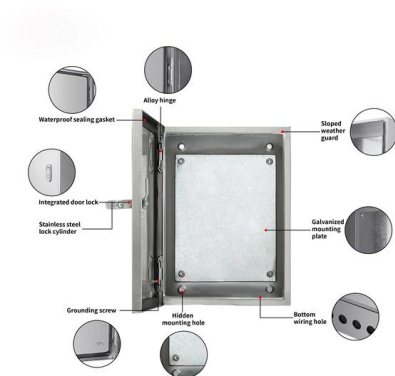

Huawei S12700 Series Switches Product Datasheet 1 Introduction HUAWEI S12700 series agile switches (S12700 for short) are designed for next-generation campus networks. Using a fully

Switches

Switches After more than 20 years of unremitting efforts and stable development, Huawei provides extensive experience in Ethernet switches. With multiple