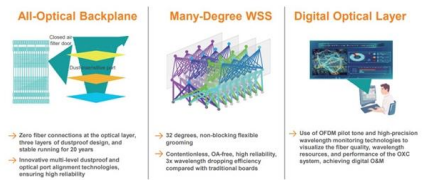

Huawei-OptiX-OSN-3500 Datasheet

The Huawei OptiX OSN 3500 is a new-generation optical transmission system developed by Huawei. It adopts a unified switching architecture and can function as an MPLS/MPLS-TP-based packet device