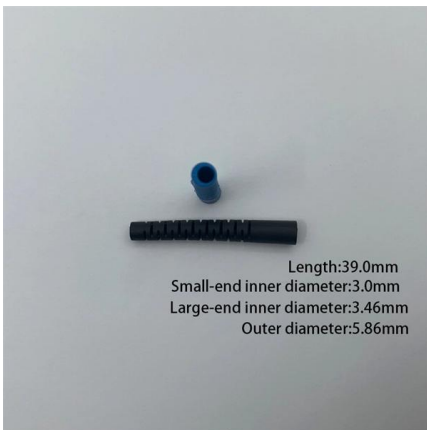

S7703 Best Price At Huawei Authorized Partner

Official warranty and support by Huawei authorized reseller, S7703 price up to 70% off, Huawei full range network products.

Huawei Wireless Network Information Center

Huawei Wireless Network Information Center

Alibaba : Hua.wei S7703 Smart Routing Switch,

With its modular architecture and FTTH-ready ports, the S7703 enables seamless integration into smart city infrastructure or large-scale enterprise networks. Its