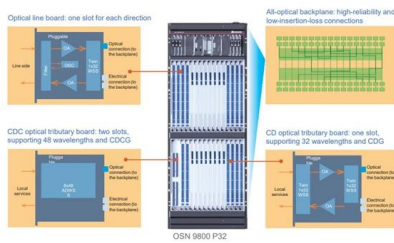

Contact Us

For datasheets, pricing, or custom telecom energy solutions, please visit:
<https://www.koskolong.co.za>