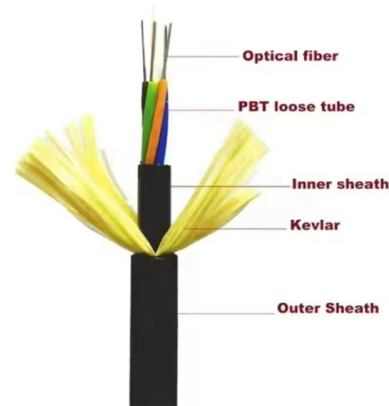

CloudEngine S5732-H Series Hybrid Optical-Electrical Switches

CloudEngine S5732-H Series Hybrid Optical-Electrical Switches CloudEngine S5732-H series hybrid optical-electrical switches are brand-new 10GE access switch that provides 24-port (optical) + 24