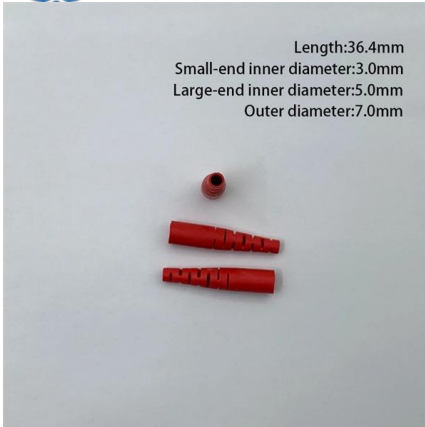

Second-Generation Hybrid Cable

The hybrid optical-electrical switch uses hybrid cables 2.0 to connect to and supply power to APs or remote units that can receive power. (For details about the AP models to which hybrid cables can

CloudEngine S5732-H Series Hybrid Optical-Electrical Switches

CloudEngine S5732-H series hybrid optical-electrical switch is brand-new full-10GE switch developed by Huawei for the Wi-Fi 6 era. The CloudEngine S5732-H builds on Huawei's unified Versatile Routing

Huawei CloudEngine S5535-S-V2 Series Hybrid Optical-Electrical Switches

Huawei CloudEngine S5535-S-V2 Series Hybrid Optical-Electrical Switches Brochure Huawei CloudEngine S5535-S-V2 series hybrid optical-electrical switches are standard gigabit Ethernet