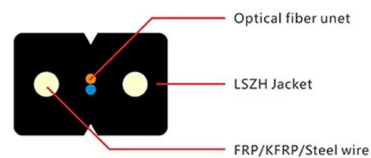

What Is an All-Optical Ethernet Switch?

All-optical Ethernet switches are a type of switch that provides optical uplink and downlink ports, making them an ideal choice for building an all-optical campus network. They can function as