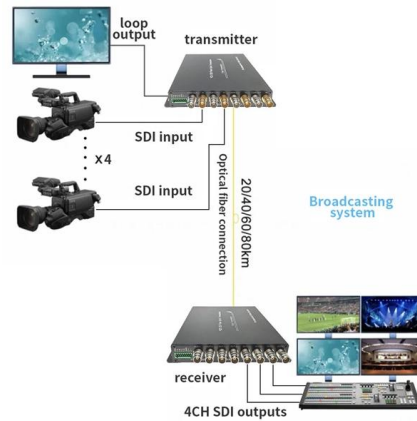

Huawei Core Switch

Shop our selection of Huawei core switches for reliable and efficient network solutions. Ideal for data centers and enterprise networks. Buy now for top quality!