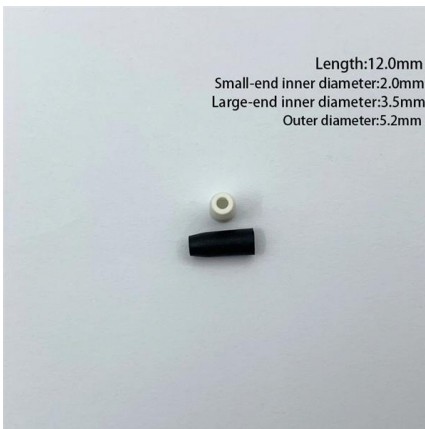

Amazon : Cat 6e Patch Panel

Get organized network connectivity with patch panels featuring integrated cable management. Choose from various port counts and mounting styles.