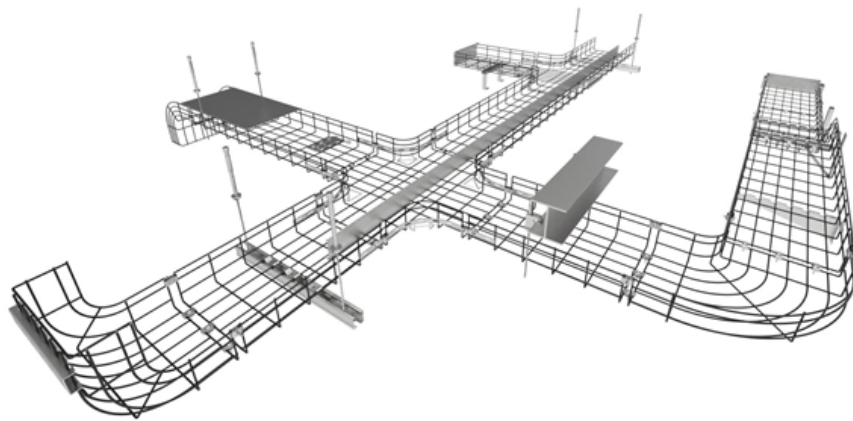

Adam Tas Corridor Energy

Huijue Cat 6e Network Patch Panel

Huijue Cat 6e Network Patch Panel

10 Best Cat6 Patch Panels That Network Pros Trust

Why settle for a patch panel that handles only basic networking? You'll get a 19-inch, 1U rackmount unit that supports Gigabit and 10-Gigabit Ethernet speeds. The 24 ports work with Cat6,

Patch Panels

Cat6 patch panels for efficient and organized networking, featuring multiple ports and essential accessories for installation.

Patch Panel Solution (Category 6A, 6 and 5e)

The range of patch panels for cat. 6, 6A and 5e is the most in demand on the SCS market. This section details product specifications.

Cat5e VS Cat6 Patch Panel

Cat6 is often used in enterprise networks and high-performance applications where speed and reliability are critical. Cat5e vs Cat6 Patch Panel

CAT-6e Patch Panels

DYNACOM 12-PORT PATCH PANEL, CAT-6, WALL MOUNT Cable & Work Materials, Patch Panels
Availability: In Stock \$88.00 \$98.00 As low as \$80.00

Cat 6 Ethernet Patch Panels , 12-96 Port Options , High

Cat 6 Ethernet Patch Panels are essential components in structured cabling systems, providing a centralized, organized way to manage Ethernet cable