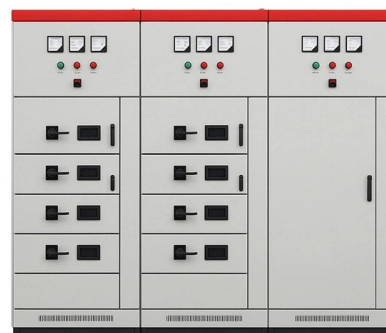

Support

Verifying the configuration Configuration files
Example: Configuring Layer 3 link aggregation
load sharing Network configuration Software
versions used Restrictions and guidelines
Procedures Verifying the