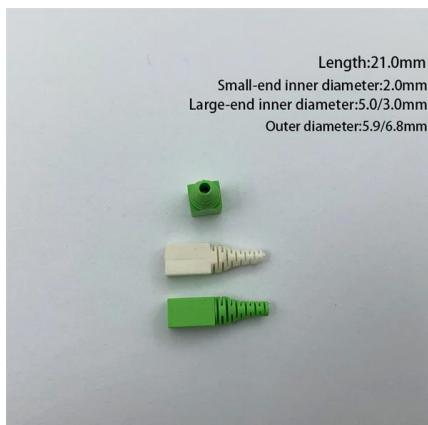

Fluke Networks FiberLert™ Fiber Light Detector

Fluke Networks FiberLert™ Fiber Light Detector
Key features Detects optical power in SM and MM fiber (850 to 1625 nm) No setup or interpretation - light and sound indicate signal "Non-contact"