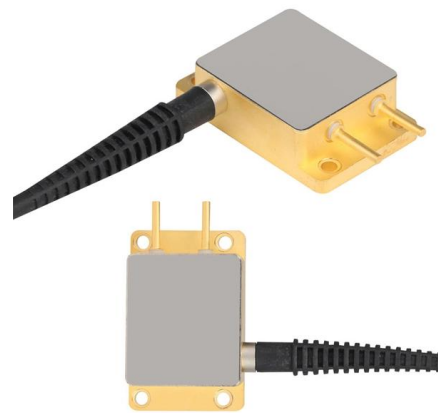

42U ODF Rack Cabinet Patch Panel, 720 Cores Fiber

High-Density Connectivity: This Patch panel 42U ODF Rack Cabinet offers 720 cores of connectivity, making it an ideal solution for high-capacity telecommunications

Fiber Optic Outdoor Cable Patch Panel ODF Unit Splice Fiber Optic

Product overview Our Fiber Optic Outdoor Cable Patch Panel ODF Unit Splice Fiber Optic Cable Fiber Outdoor Cabinet 96 Core (Model: ODF-96C) is engineered with high-grade cold-rolled steel and UV