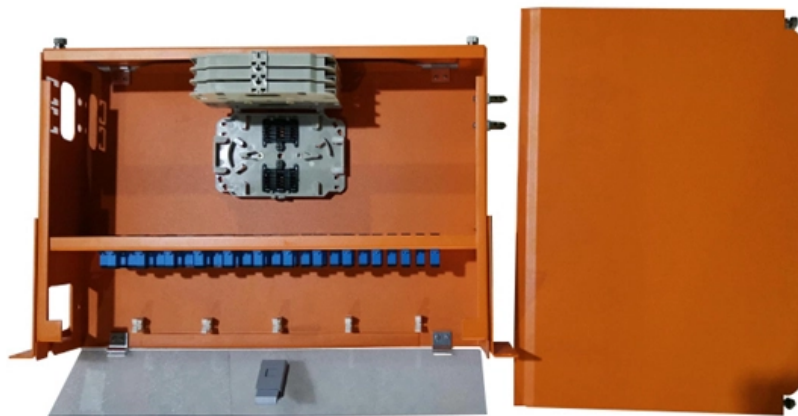

Adam Tas Corridor Energy

Indonesia Aluminum Alloy Channel Cable Tray