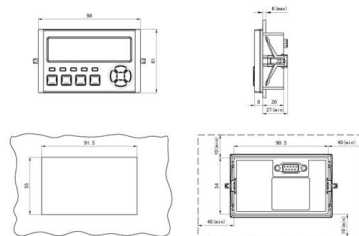

Best Network Switches: Add Ports, Speed and

Like the Ethernet hubs that came before them, one of the best network switches can add several ports to your network, letting you plug in more devices