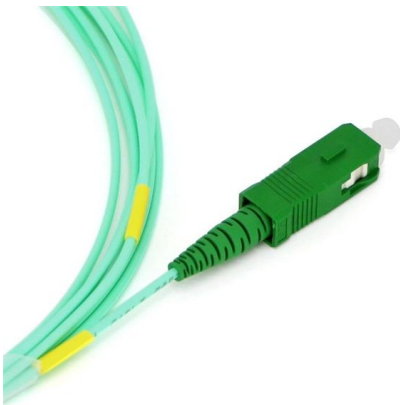

Amazon : Distribution Box Electrical For Home

1-48 of over 1,000 results for "distribution box
electrical for home" Showing products near you,
with fast delivery See all products, across price
ranges.