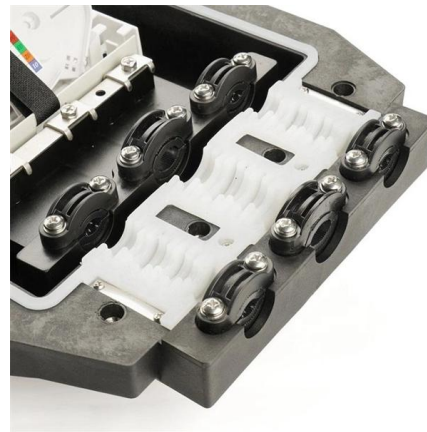

Amazon : Power Distribution Box

Browse power distribution boxes with circuit breaker protection and multiple outlet configurations. Shop durable solutions for construction and emergency use.

How to Choose a House Distribution Box , CHINT global

A well-chosen distribution box ensures the safety and efficiency of your household electrical system. This article guides you through selecting a

What is a Distribution Box? - A Comprehensive Guide

So, what is a distribution box? It organizes and controls power flow, ensuring safety and efficiency. By managing circuits individually, it prevents

Surface Mounted Electrical Distribution Box 2-4 Ways,

A premium 2-4 way surface-mounted electrical distribution box for indoor use. Its fire-retardant, shock-resistant design ensures safe and organized power distribution.