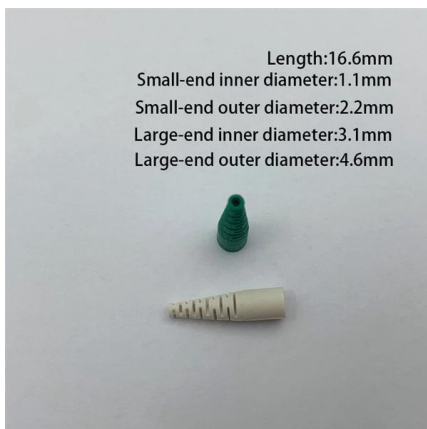

IES-1142P Industrial 16-Port Unmanaged Ethernet Switch

IES-1142P is a din-rail unmanaged Ethernet switch with 14x10/100Base-T (X) and 2x100Base-FX in SFP ports. IES-1142P supports redundant power inputs. The wide operating temperature range from

Brainboxes

Shop Brainboxes Industrial Embeddable 4 Port Ethernet Switch 4 Ports 2 Layer Supported Twisted Pair Lifetime Limited Black products at Best Buy. Find low everyday prices and buy