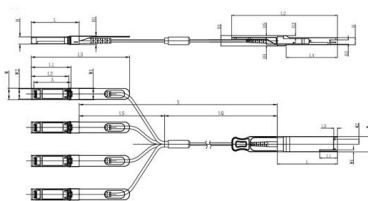

Unit mm

Quality High Voltage Complete Set & Low Voltage Complete Set

One of the most eye - catching parts of the parade was the display of advanced weapons and equipment. All the weapons showcased were domestically produced and represented the latest