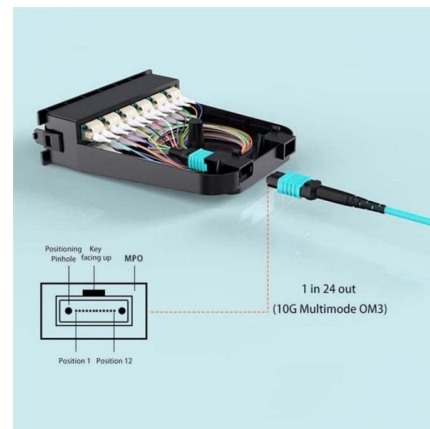

Manufacturer Wholesale Price Large

Get manufacturer wholesale price large- span hot-dipped galvanized ladder cable tray $1.5 at wholesale discount prices from a reliable verified supplier, Liaocheng