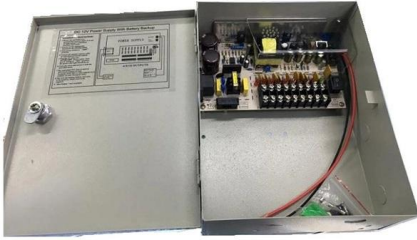

Server Cabinet SC 42U-Type, SC 45U-Type, SC 47U-Type

It provides instructions on assembling the cabinet parts, installing the side panels, wiring the earthing harnesses, and connecting the cabinet to the common building ground.