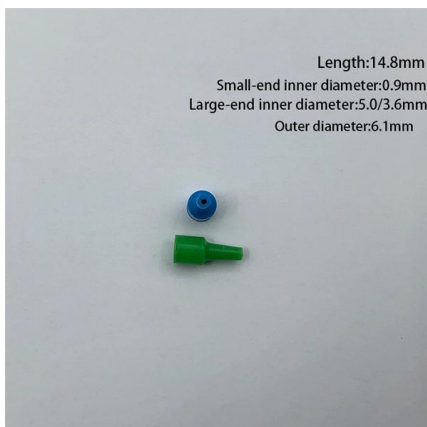

Gaming

Find in-depth gaming news and hands-on reviews of the latest video games, video consoles, and accessories.

How to Chase a Wall and Fit a Flush Single or Twin Socket Box In a

Step by step guide on how to chase a wall and fit a flush metal box for a socket or light switch. Student training aid for chasing a wall and the fitting of a flush box and cables (wires) into a