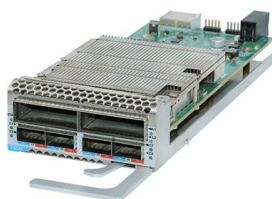

### 24 Fibers Fibre Termination Box Pole Mounting Fiber

This FDB0216 box can do two colors: White or Black, photo like below: The box ports can do two types: uncut ports and cable gland as below. Uncut port Cable gland

### 12 Port Fiber Access Terminal Box with 2 Cable Inlet For

The 2 ports fiber optic junction box allows max 12 cores splicing and 1x8 splitting, Widely used in residential, business buildings for cable distribution.

### 24 Cores Fiber Optic Junction Box/Terminal Box with

Product Description FTKS-1805-24A1 24 Cores Fiber Optic Junction Box/Terminal Box with pigtail and connector inside 1.Product Description The equipment is