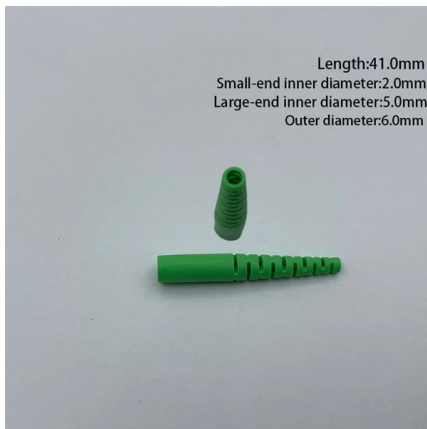

12-24core fiber junction box fiber optic splice closure

Aerial 12 24 Core PP ABS Material Junction Box Fiber optic splicing box is one of the most important types of equipment for user access points, and junction box fiber

SMC 24 Cores Fiber Optic Termination Box , FTTH

The SJ-ODB-24-SMC is a 24 cores fiber optic termination box designed for efficient fiber optic cable management in both indoor and outdoor applications. This