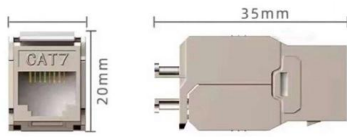

OPGW Cable Joint Box Specifications , PDF , Home

OPGW Cable Joint Box Specifications The technical specification outlines requirements for an optical fiber ground wire cable joint enclosure used for

24 core Fiber Optic Splice Closure fiber optic junction box dome fiber

Telecommunication Equipment Waterproof Splice Closure is designed for configuration flexibility, these closures offer expanded slack storage, various tray heights and mass platform storage. The Opgw

3BL

We've helped over 1,500 organizations build stronger communications and distribute their stories on credible publishers that drive reputation.