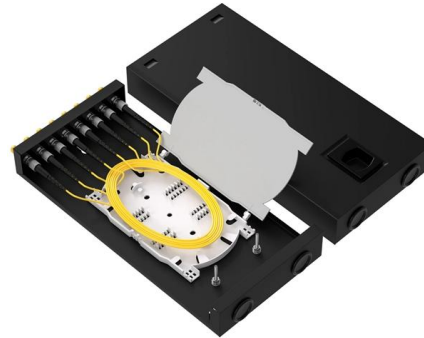

International-electrical-standards-regulations

SOLUFLEX FLOOR SYSTEM AND LCS2 ZONE DISTRIBUTION BOXES In the Soluflex cable floor system, all power cables, data and telecommunication are conveniently organized, completely out of

Distribution box

In this article, you will learn everything you need to know about installing, expanding or replacing a distribution box - from the legal basis to practical implementation.

General electrical installation requirements. By SCHELL.

SCHELL fittings are designed and manufactured according to the technical norms and regulations valid in Germany and - where generally available - in Europe and at an international level.