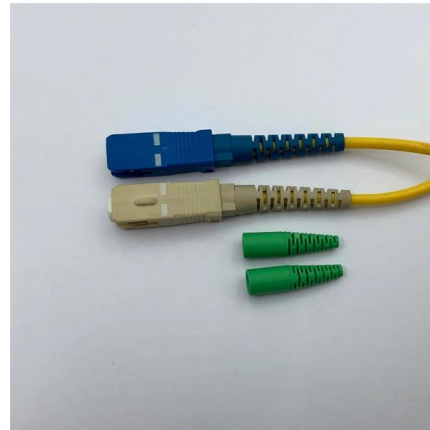

Size determination, installation method and wiring mode

The distribution box is the central hub of the home circuit and the general control of our daily power consumption. It is an indispensable electrical equipment. If there