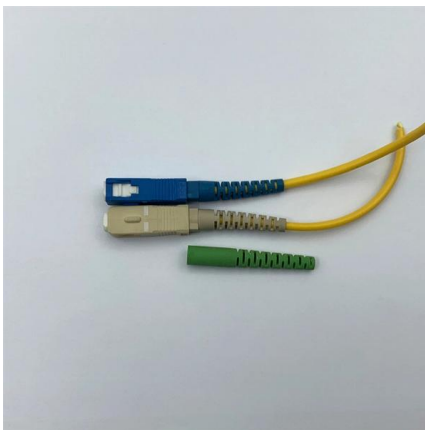

How to Install Network Cabling for CCTV Systems

In this comprehensive guide, we'll walk you through the step-by-step process of properly installing network cabling for CCTV systems, ensuring

Wall-Mounted Network & Surveillance Equipment

Amazon : VATPAN Wall-Mounted Network & Surveillance Equipment Cabinet, Black, 1U Enclosure, Locking Door, Optimal Protection (Black) : Electronics