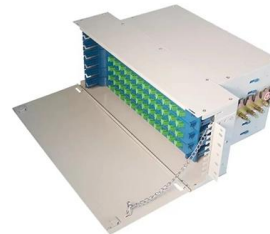

Planning and Implementing a CCTV System: A Visual

The Importance of CCTV Diagrams for Installation
When it comes to installing a CCTV system, creating accurate diagrams is crucial. CCTV diagrams provide a