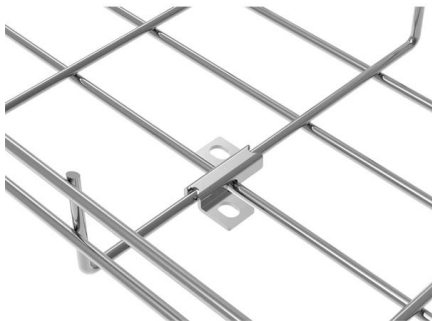

Intelligent Fiber Panels

CommScope offers Intelligent Fiber Panels for automated infrastructure management solutions that enable you to monitor, manage and optimize your network connectivity in real time