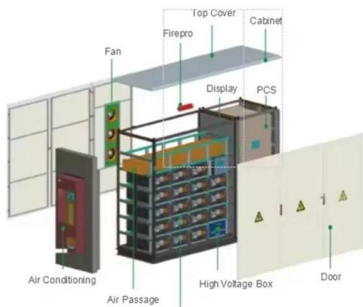

Fiber Optic Patch Panel -- Rack Mount ODF , TTI Fiber

Whether you are building a telecom central office, a hyperscale data center, or an enterprise network closet, choosing the right patch panel determines how efficiently you can provision, reroute, and