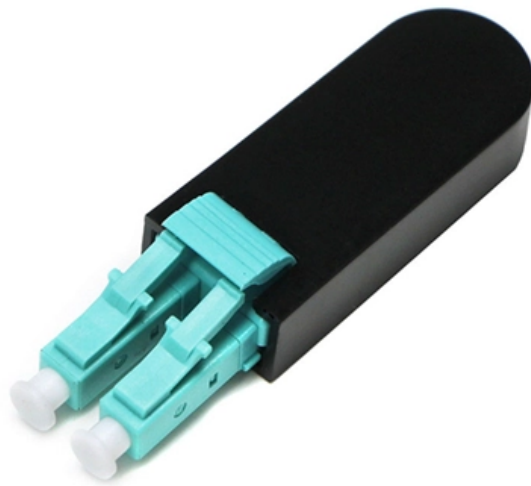

Adam Tas Corridor Energy

Intelligent ODF patch panel from Afghanistan

Intelligent ODF patch panel from Afghanistan

Fiber Optic Patch Panel -- Rack Mount ODF , TTI Fiber

Fiber optic patch panels and ODF units. 12-288 port rack mount, wall mount & sliding types. Pre-loaded or empty chassis.

The Norden ODF (Optical Distribution Frame) rack-mounted patch panel is compatible with the most advanced splice and patch system, as well as cable management solutions, designed for high

ODF Patch Panel with Door

Description: ODF patch panels are designed to provide a high density 19" rack-mountable solution for next generation fiber networks, it is

used as terminal

ODF Module , High Quality ODF Module , Patch Panel