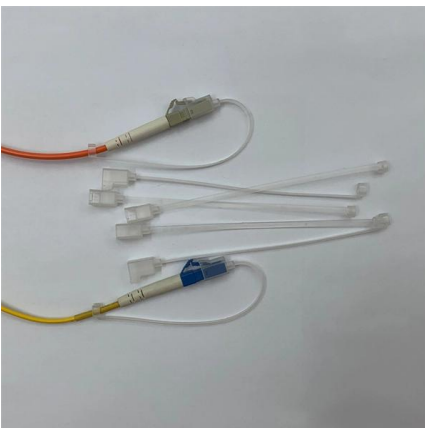

High-density patch panel

The patch cord panel is made of high - density SPCC material, effectively guarantee the mechanical strength. Snap-in structure, easy to install and unload from