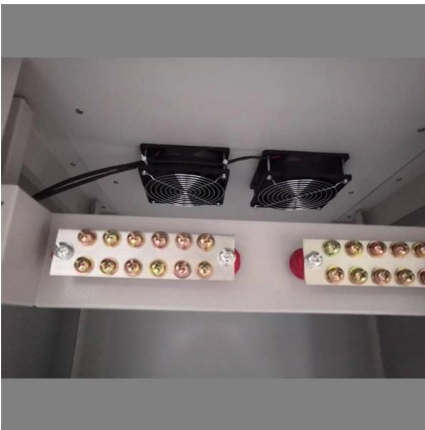

Fiber Optic Patch Panel , ODF Optical Distribution

Streamline your fiber connectivity with our premium Fiber Optic Patch Panels and ODF systems. Designed for reliability and ease of use, our rack-mount and wall

Optical Distribution Frame System

Achieve successful cable management, handle high amounts of fiber cable and add density to fiber frames with the new DCX Optical Distribution Frame (ODF)