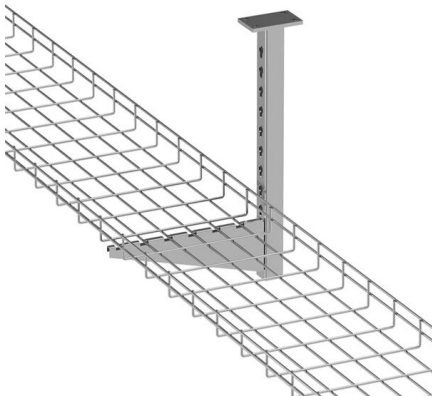

used as terminal

ODF Module , High Quality ODF Module , Patch Panel

ODF (Optical Distribution Frame) rack mount patch panel ODU-L21 ultimate new design with the most advanced splice & patch system and cable management

Global Manufacturer & Supplier of Fibre Optic Patch Panel

Buy Fibre Optic Patch Panel at the best price from Norden Communication, the global manufacturer and supplier of electrical and optical solutions. Choose Norden for the worldwide supply of Fibre Optic

ODF Module , High Quality ODF Module , Patch Panel

Find complete details about Fiber Patch Panel, ODF Module, Fiber Optic ODF, ODF production from LongXing, a manufacturer of equipment enclosures from China