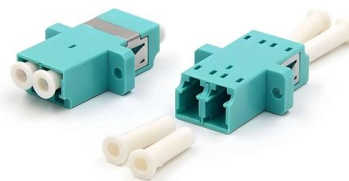

Home Fiber Kit: Wired Internet Where You Need It

Our InvisiLight Home Fiber Kit brings the brilliance of fiber optic technology into your home, empowering you with lightning-fast internet that's as seamless as it is