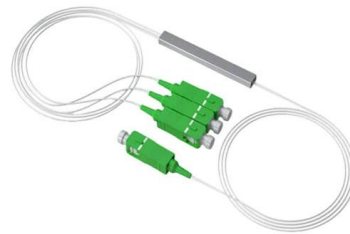

GELRHONR FTTH Fiber Panel Box Enclosure,2 Core

The fiber optic terminal junction Box solid in construction,with porcelain white finish.Crafted from high-quality ABS plastic, highly sturdy.Size:90x90x25mm.