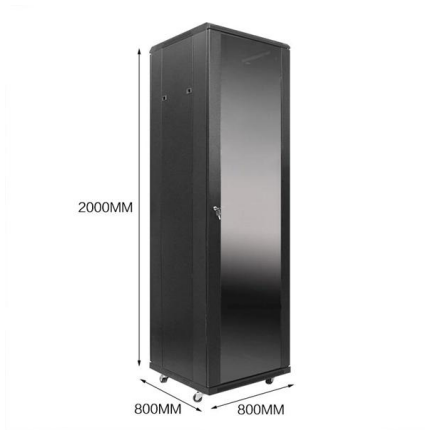

FTTR Clear Fiber Access Terminal Box

FTTR Clear Fiber Access Terminal Box, featuring a transparent cable, with its compact and sleek form factor, seamlessly integrates into any home decor.

Fiber Enclosures , Black Box

For convenience, order a rackmount panel that's preloaded with an adapter panel! Accept up to 48 fibers housed within a 1U space.

Fiber Optic Splice Enclosure, Panel Box, 1 PC 1 in 1 Out

Fiber Optic Splice Enclosure, Panel Box, 1 PC 1 in 1 Out Horizontal Fiber Optic Splice Enclosure IP68 Waterproof Fiber Cable Connection Box (24 Core) Fiber

Fiber Enclosures and Panels , Legrand

Legrand Fiber patch panels are engineered with installation efficiency and performance in mind, providing you with flexibility and the ability to efficiently