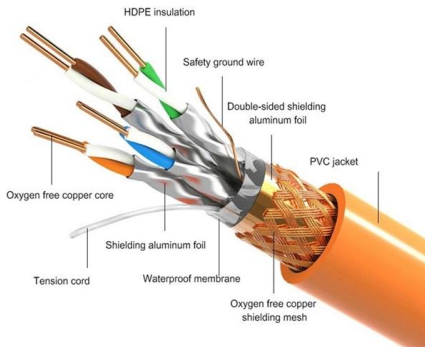

PRODUCT DETAILS