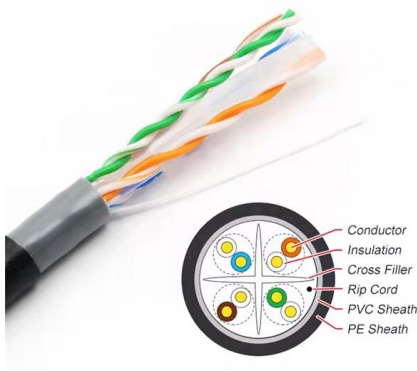

### Invisible Fiber LC To SC Patch Cord Single Mode for FTTH

Invisible fiber LC to SC patch cord is a better indoor wiring solution than network cable, because it uses G.657A2 fiber, which can better adapt to the environment corners and bending angles to complete

## A Comprehensive Guide to LC UPC Patch Cords

Fiber optic technology is at the heart of modern communication networks, enabling fast, long-distance, and low-loss data transmission. Among the key components of these networks are LC

## Invisible Fiber Patch Cord

We manufacture high quality products according to European and US standards. The invisible fiber patch cord is a transparent, ultra-thin fiber optic cable designed for FTTH indoor installations where

### LC UPC to LC UPC Fiber Optic Patch cord -- FiberTek

The LC UPC to LC UPC fiber optic patch cord is made up of a fiber optic patch cable that comes with an LSZH jacket and is pre-terminated with the LC UPC fiber optic