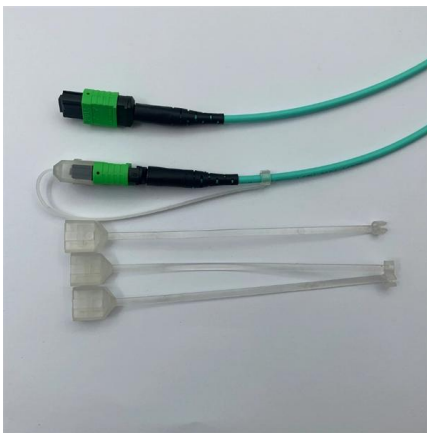

Ireland New Wiring Rules

Ireland's new National Rules for Electrical Installations (previously referred to as the National Wiring Rules) have been published by the NSAI. The document is the